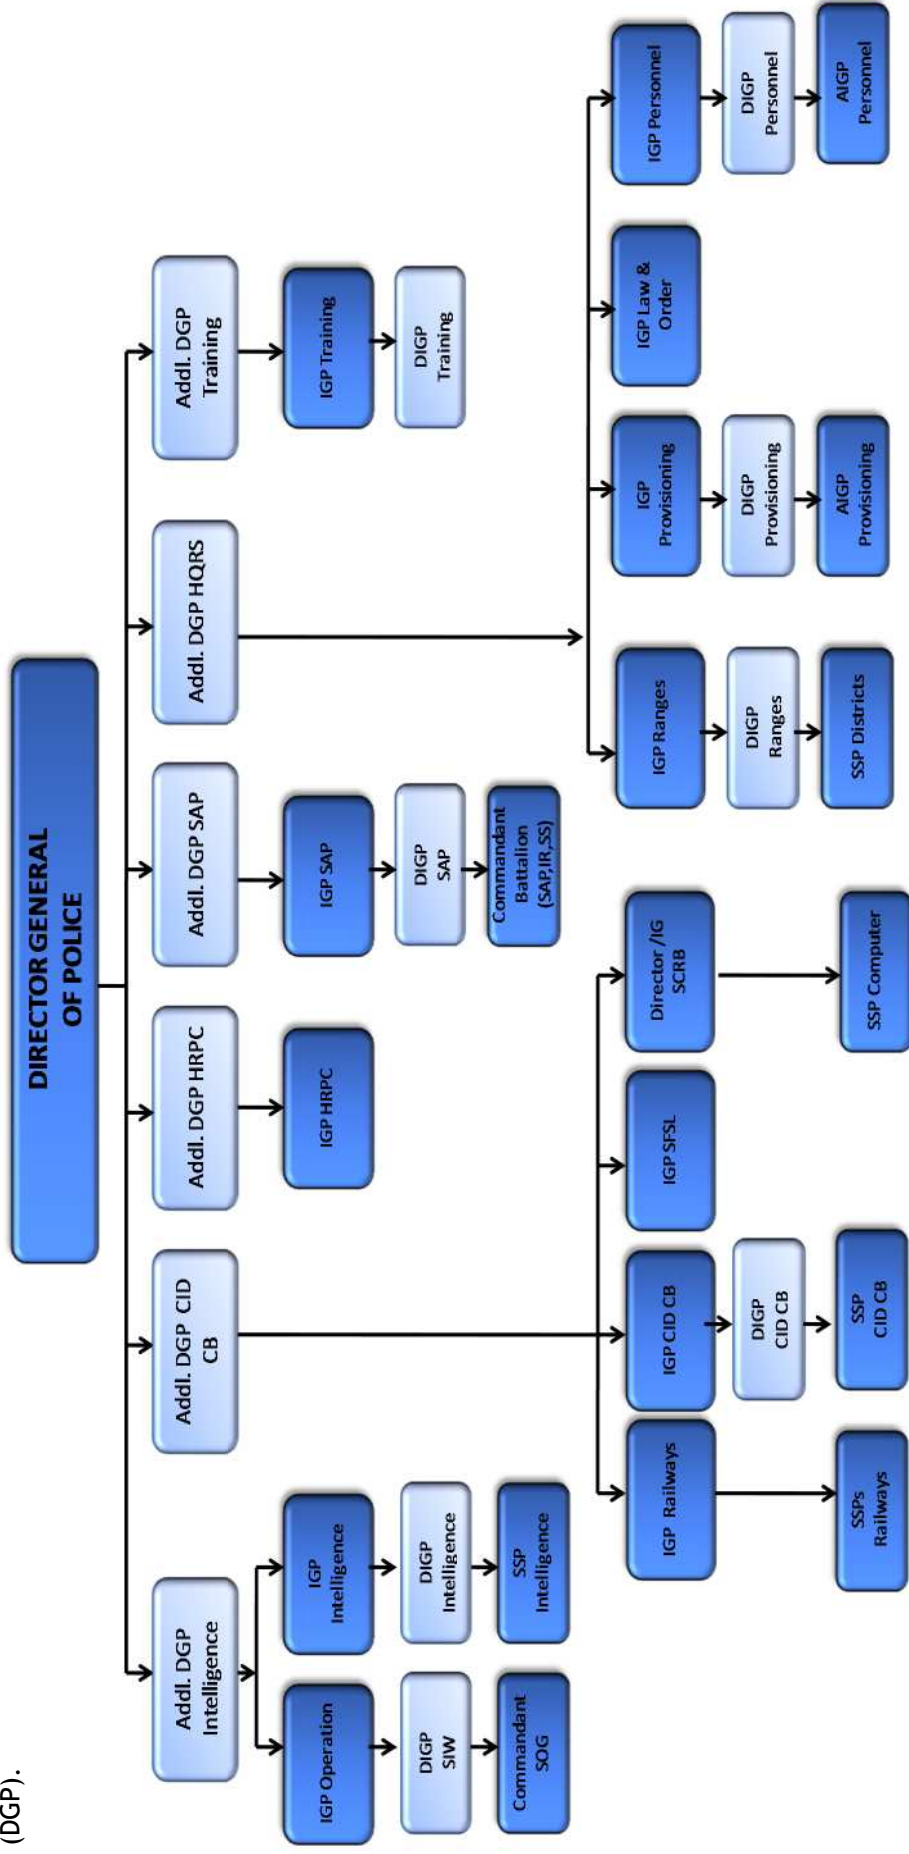

Annexure-4

Organisation Structure and List of Police Station

1.1 Organisation Structure of Police Department

The diagrams below represent the organization structure of the Odisha Police department. Odisha Police is headed by the Director General of Police (DGP).

Sr. No	Functional Units/ Wings within the Police Department at State Police Headquarter	Brief description of the Functional wings
1.	State Police Head Quarters	Administration Control over state police, Administration power over Naxal Operation of SOG, Financial Power of State Budget, Administration Power for posting, transfer, promotion etc, Administration Power for maintaining L/O, Administration Power for posting, transfer, promotion etc, Administration Power on Securitization of posting, Administration Power for posting, transfer, promotion etc.
2.	Crime Branch	Investigation on heinous Crime all over state, Administration Control of crime branch, Administration Control of crime branch
3.	H.R.P.C (H.R.S.J)	Investigation power on Human Rights & Social Justice, Administration control over HRPC, Administrative power over HRPC
4.	I.G.P Railway	Administrative Power over Railway Police.
5.	A.D.G.P, Training	Administrative Power over training personnel.
6.	Technical Range	Administrative control over signal/Technical.
7.	Special Armed Police	Administration control over Armed Police.
8.	Director SCRB & IGP, Computer, Bhubaneshwar	State record of crime and criminals in computerized.
9.	Security Wing, BBSR	Intelligence
10.	Police Motor Transport	Providing and maintenance of Police vehicle
11.	Hand writing Bureau	Expert Opinion/ Examination of materials during investigation.
12.	Photo Bureau	Expert Opinion/ Examination of materials during investigation.