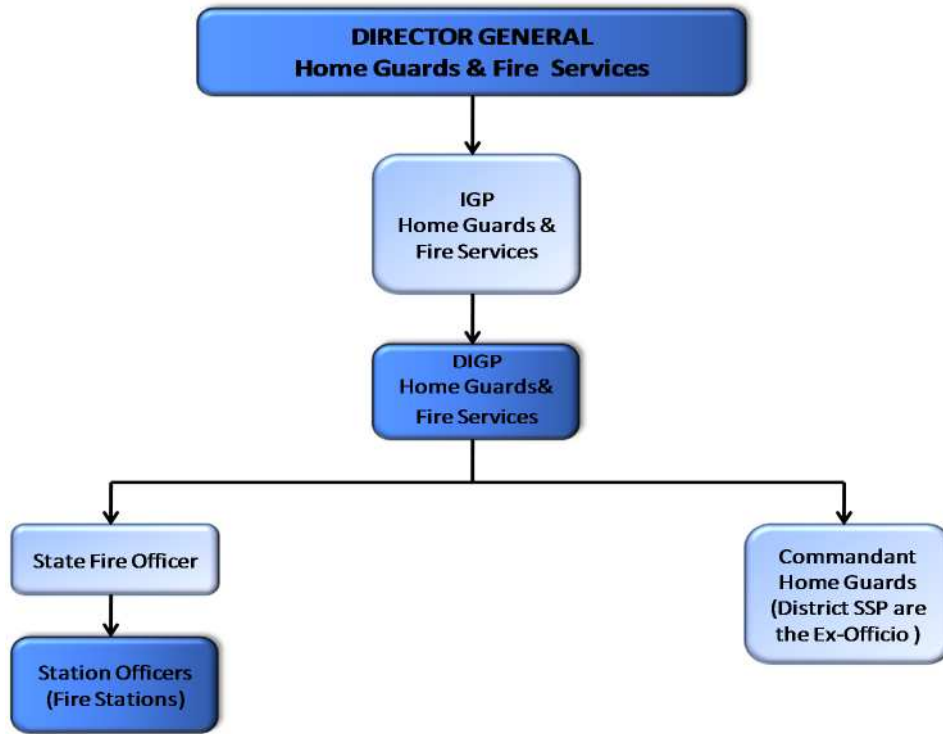

Annexure-4

Organisation Structure and List of Police Station

1.1 Organisation Structure of Police Department

The diagrams below represent the organization structure of the Odisha Police department. Odisha Police is headed by the Director General of Police (DGP).

Director General of Home Guard & Fire Services

Inspector heads a Police Station

Organization Hierarchy of Commissioner of Police

Departments at Commissionerate

Figure 1 Departments at Commissionerate

1.2 Functional Units/ Wings within Police Department at State Police Head Quarters, and typical Commissioner ate along with a brief description of Functional wing