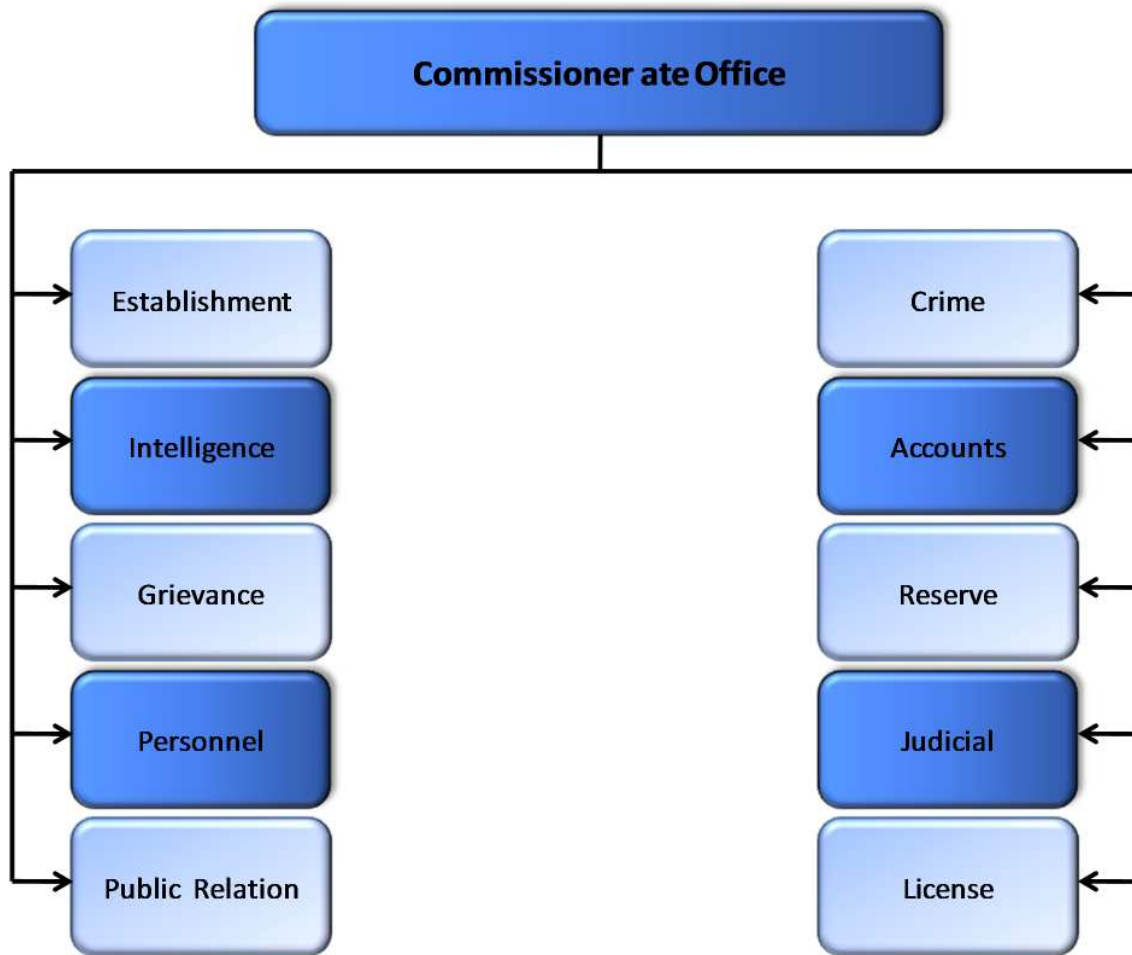

Director General of Home Guard & Fire Services

Inspector heads a Police Station

Organization Hierarchy of Commissioner of Police

Departments at Commissionerate

Figure 1 Departments at Commissionerate

1.2 Functional Units/ Wings within Police Department at State Police Head Quarters, and typical Commissioner ate along with a brief description of Functional wing

Sr. No	Functional Units/ Wings within the Police Department at State Police Headquarter	Brief description of the Functional wings
1.	State Police Head Quarters	Administration Control over state police, Administration power over Naxal Operation of SOG, Financial Power of State Budget, Administration Power for posting, transfer, promotion etc, Administration Power for maintaining L/O, Administration Power for posting, transfer, promotion etc, Administration Power on Securitization of posting, Administration Power for posting, transfer, promotion etc.
2.	Crime Branch	Investigation on heinous Crime all over state, Administration Control of crime branch, Administration Control of crime branch
3.	H.R.P.C (H.R.S.J)	Investigation power on Human Rights & Social Justice, Administration control over HRPC, Administrative power over HRPC
4.	I.G.P Railway	Administrative Power over Railway Police.
5.	A.D.G.P, Training	Administrative Power over training personnel.
6.	Technical Range	Administrative control over signal/Technical.
7.	Special Armed Police	Administration control over Armed Police.
8.	Director SCRB & IGP, Computer, Bhubaneshwar	State record of crime and criminals in computerized.
9.	Security Wing, BBSR	Intelligence
10.	Police Motor Transport	Providing and maintenance of Police vehicle
11.	Hand writing Bureau	Expert Opinion/ Examination of materials during investigation.
12.	Photo Bureau	Expert Opinion/ Examination of materials during investigation.