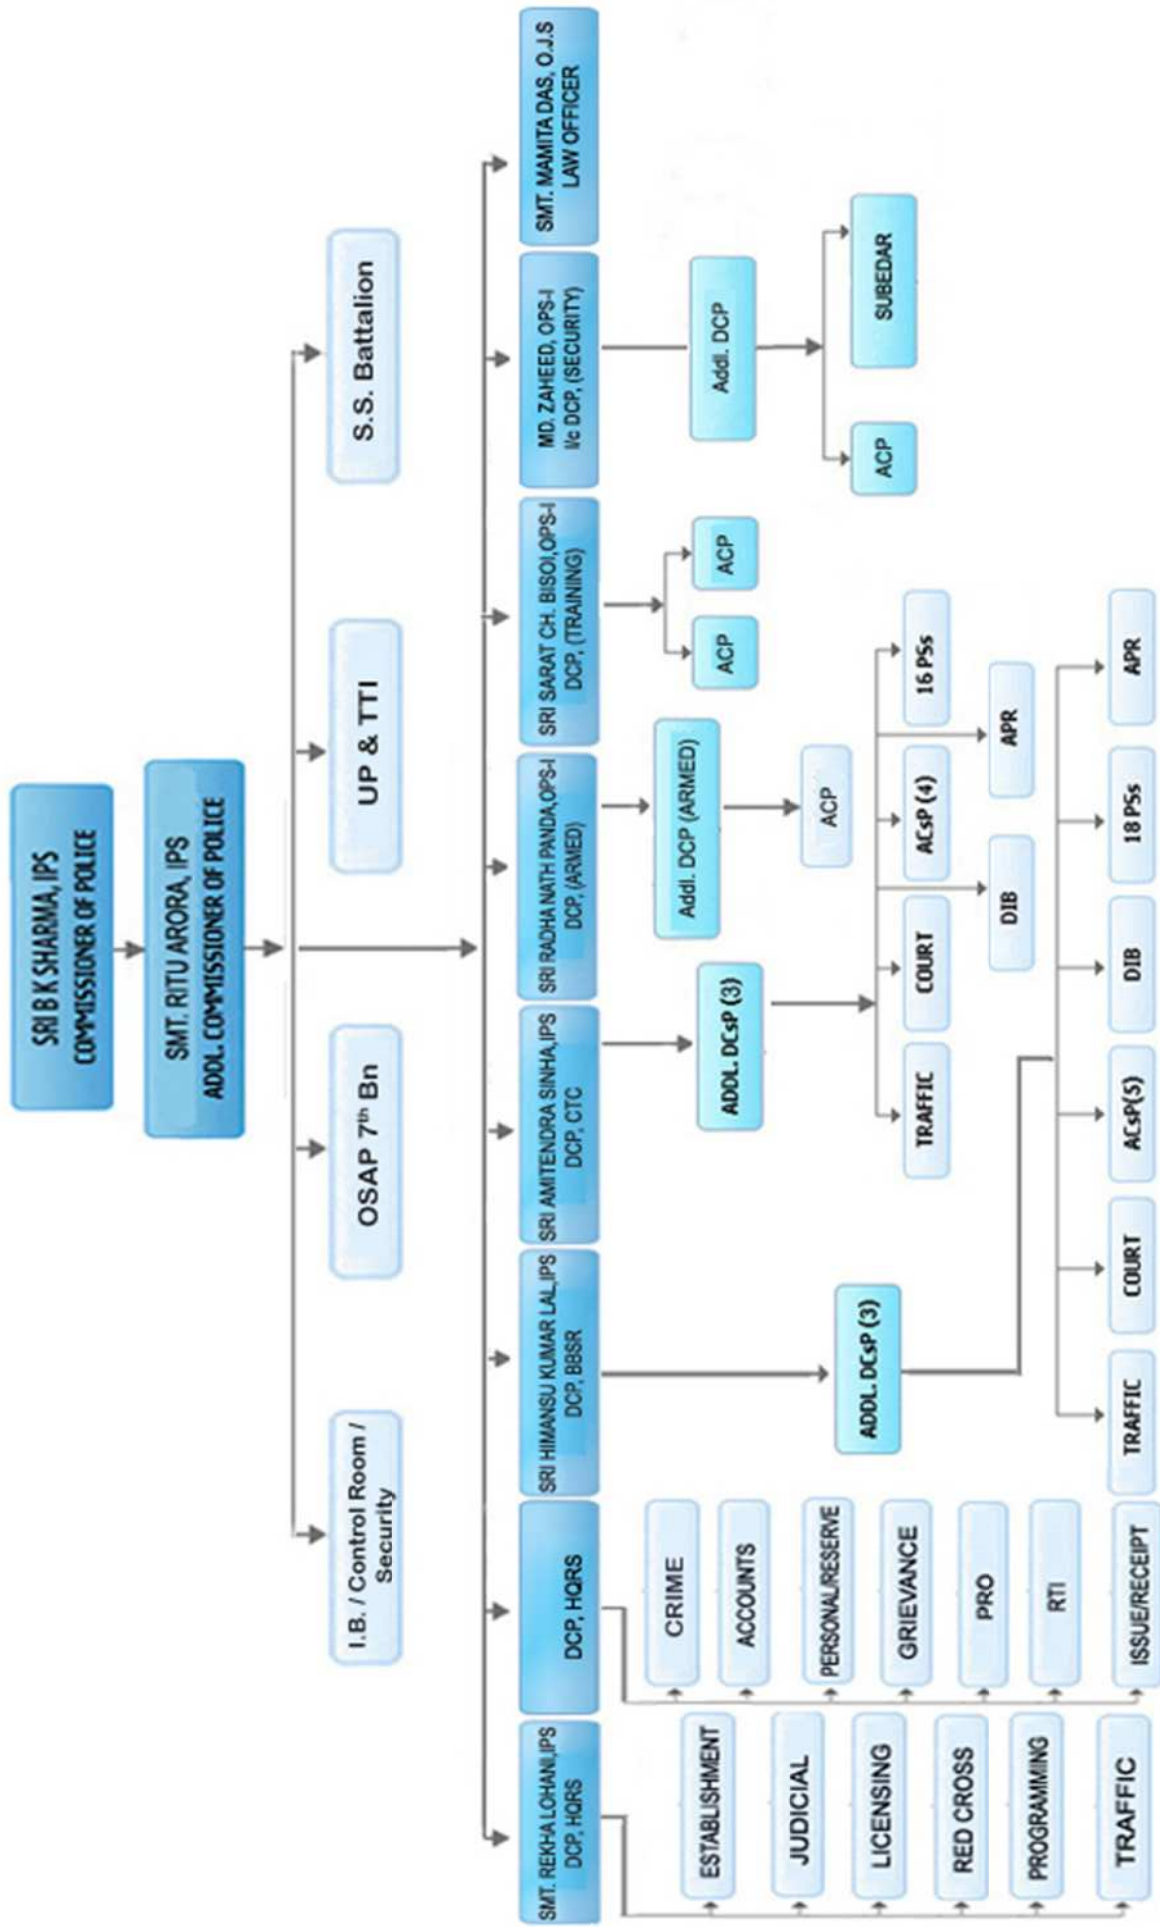

Director General of Home Guard & Fire Services

Inspector heads a Police Station

Organization Hierarchy of Commissioner of Police

Departments at Commissionerate

Figure 1 Departments at Commissionerate

1.2 Functional Units/ Wings within Police Department at State Police Head Quarters, and typical Commissioner ate along with a brief description of Functional wing

Sr. No	Functional Units/ Wings within the Police Department at State Police Headquarter	Brief description of the Functional wings
1.	State Police Head Quarters	Administration Control over state police, Administration power over Naxal Operation of SOG, Financial Power of State Budget, Administration Power for posting, transfer, promotion etc, Administration Power for maintaining L/O, Administration Power for posting, transfer, promotion etc, Administration Power on Securitization of posting, Administration Power for posting, transfer, promotion etc.
2.	Crime Branch	Investigation on heinous Crime all over state, Administration Control of crime branch, Administration Control of crime branch
3.	H.R.P.C (H.R.S.J)	Investigation power on Human Rights & Social Justice, Administration control over HRPC, Administrative power over HRPC
4.	I.G.P Railway	Administrative Power over Railway Police.
5.	A.D.G.P, Training	Administrative Power over training personnel.
6.	Technical Range	Administrative control over signal/Technical.
7.	Special Armed Police	Administration control over Armed Police.
8.	Director SCRB & IGP, Computer, Bhubaneshwar	State record of crime and criminals in computerized.
9.	Security Wing, BBSR	Intelligence
10.	Police Motor Transport	Providing and maintenance of Police vehicle
11.	Hand writing Bureau	Expert Opinion/ Examination of materials during investigation.
12.	Photo Bureau	Expert Opinion/ Examination of materials during investigation.