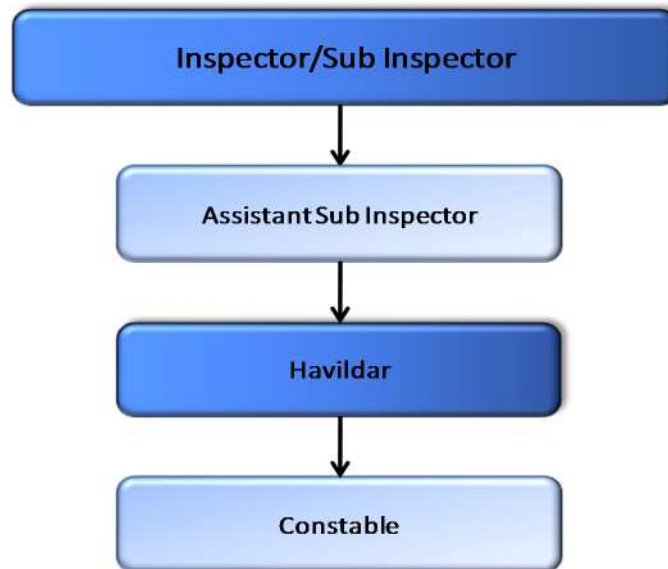

Director General of Home Guard & Fire Services

Inspector heads a Police Station

Organization Hierarchy of Commissioner of Police

Departments at Commissionerate

Figure 1 Departments at Commissionerate

1.2 Functional Units/ Wings within Police Department at State Police Head Quarters, and typical Commissioner ate along with a brief description of Functional wing